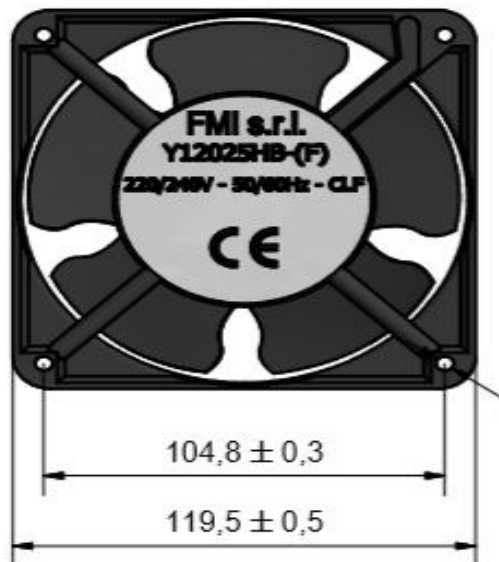

# Telgventilator raamis 120x120x38 FMI

CODICE (P/N)	USCITA CONDUTTORI (LEAD WIRE)	A	TENSIONE (Voltage)	Frequenza (Frequency)	Potenza Ingresso (Input Power)	Corrente (Current)	giri (SPEED)	Portata d'aria (Air Volume)	Pressione Statica (Static Pressure)	Livello Rumore (Noise Level)	Peso (Weight)
		(mm)	(V)	(Hz)	(W)	(A)	(rpm)	(m <sup>3</sup> /h)	(Pa)	(dBA)	(Kg)
Y12038-F Y12038	FASTON CABLE	38,5	220 ~ 240	50/60	20	0,13/0,11	2500/2600	132/149	0	40/45	0,48